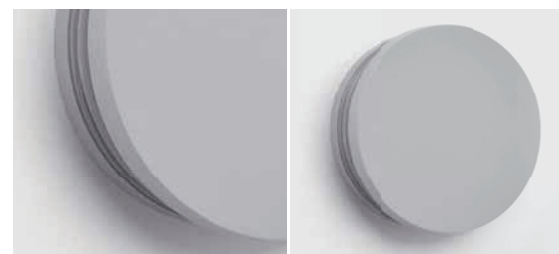

Technical data

Wattage	12 WATT
IP Rating	IP65
IK Rating	IK08
Material	High corrosion resistance die-cast copper-free aluminum body
Coating	Polyester powder coating with phosphochromating pre-finish
Light source	Low-power CREE LED
Screws	Stainless steel
Transformer	Electronic power supply 220/240V 50/60Hz built-in
Gasket	Silicone rubber
Rubber grommet	M16 Rutaseal® in EPDM
Diffuser	Polycarbonate
Gross weight	1,50 Kg