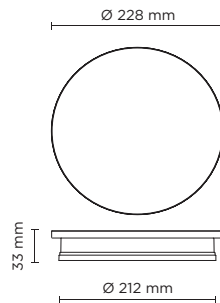

# ECLIPSE MEDIUM ROUND

Designed by  
PAOLO VILLA

Round wall surface-mounted luminaire creating a **diffused and discrete light through the fixture perimeter** on the wall. Fixture for outdoor installation on a wall. Phospho-chromatised and polyester powder coated die-cast copper-free aluminium body, frosted polycarbonate diffuser, moulded silicone gasket and stainless steel screws. Built-in LED driver 220-240V 50-60Hz, with low-power CREE LED. IP65 rating.

#### Technical data

Wattage	12 WATT
IP Rating	IP65
IK Rating	IK08
Material	High corrosion resistance die-cast copper-free aluminum body
Coating	Polyester powder coating with phosphochromating pre-finish
Light source	Low-power CREE LED
Screws	Stainless steel
Transformer	Electronic power supply 220/240V 50/60Hz built-in
Gasket	Silicone rubber
Rubber grommet	M16 Rutaseal® in EPDM
Diffuser	Polycarbonate
Gross weight	1,50 Kg